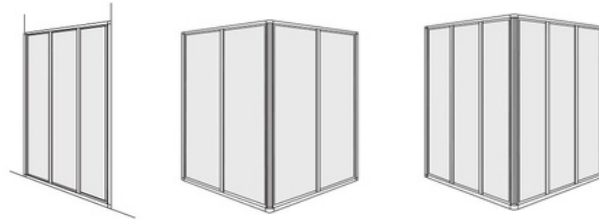

Optima R

A linear classic and a welcome addition to any bathroom.

Models

Sliding door framed 3 Slide
บานเลื่อนแบบมีเฟรมต่อตรง
1200x2000 mm. = 22,200 บาท
1400x2000 mm. = 23,800 บาท

Sliding door framed 2 slide
บานเลื่อนแบบมีเฟรม 2 ตอนเข้ามุม
1200x900x2000 mm. = 32,600 บาท
1400x1000x2000 mm. = 34,700 บาท

Sliding door framed 3 slid Conner Entry
บานเลื่อนแบบมีเฟรม 3 ตอน
900x900x2000 mm. = 35,300 บาท
1000x1000x2000 mm. = 37,100 บาท